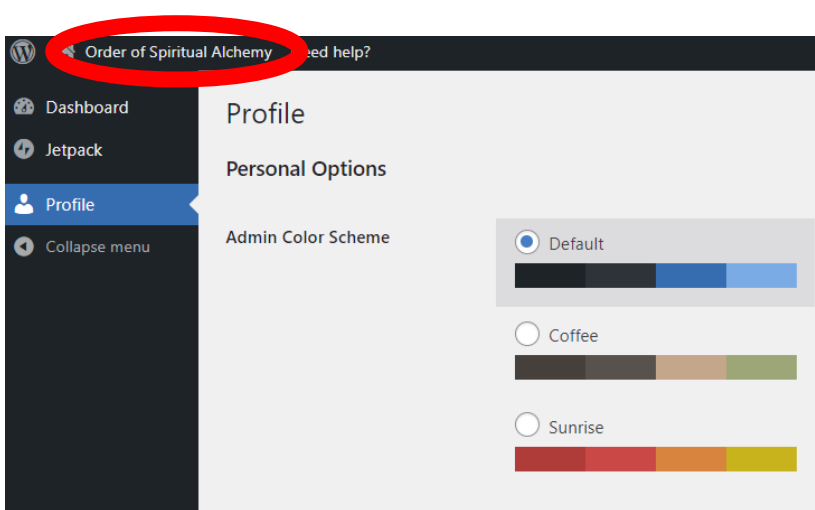

Instructions for OSA Forum Login

1. Go to <https://octagonsociety.org/wp-login>.

A screenshot of the WordPress login page. At the top center is the WordPress logo. Below it is a white box containing a login form. The form has two input fields: 'Username or Email Address' and 'Password'. Below the password field is a checkbox labeled 'Remember Me' and a blue 'Log In' button. The 'Remember Me' checkbox is circled in red.

- a. If you are on a personal computer, you can check “Remember Me” to simplify logging in the next time.
2. Enter your username/password.
 3. On the next page, click on Order of Spiritual Alchemy (top left corner)